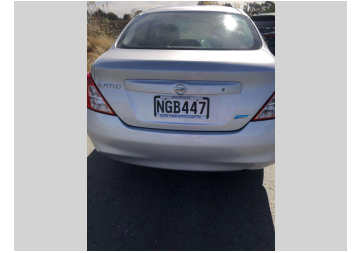

# 2014 Nissan TIIDA LATIO

Purchase Price

**\$8,999**

Includes GST, Registration & Licensing

Finance may be available on this vehicle. Ask one of our friendly staff for more information.

Gain peace of mind with Mechanical Breakdown Insurance. **Ask us how.**

## Top features

- » ABS
- » AIR BAGS
- » Air Conditioning
- » Central Locking
- » POWER STEERING

Body Style

**4 door, Sedan**

Odometer

**105,718 km**

Engine

**1200 cc, Internal Combustion**

Fuel Type

**Petrol**

Transmission

**AUTO**

Wheels

-

VIN

**7AT0DH90X20700998**