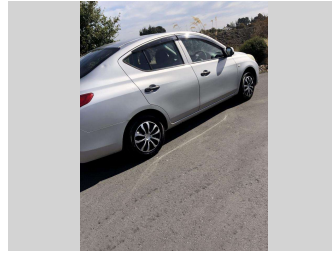

# 2014 Nissan TIIDA LATIO

Purchase Price

**\$8,999**

Includes GST, Registration & Licensing

Finance may be available on this vehicle. Ask one of our friendly staff for more information.

Gain peace of mind with Mechanical Breakdown Insurance. **Ask us how.**

## Top features

- » ABS
- » AIR BAGS
- » Air Conditioning
- » Central Locking
- » POWER STEERING

Body Style

**4 door, Sedan**

Odometer

**105,718 km**

Engine

**1200 cc, Internal Combustion**