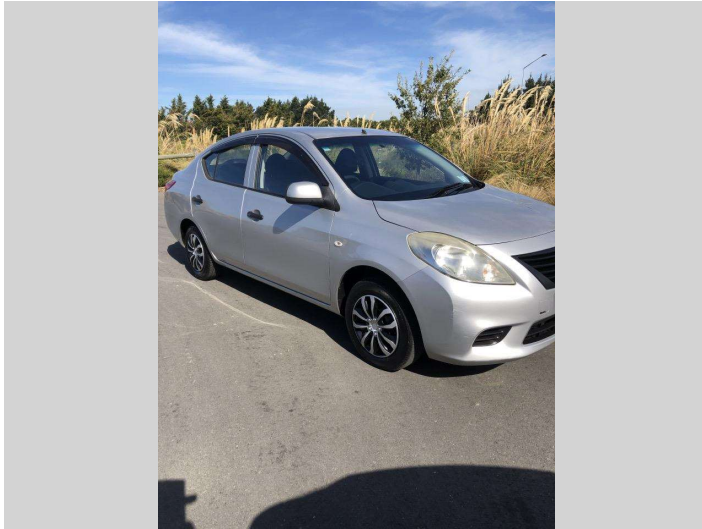

# 2014 Nissan TIIDA LATIO

Purchase Price

**\$8,999**

Includes GST, Registration & Licensing

Finance may be available on this vehicle. Ask one of our friendly staff for more information.

Gain peace of mind with Mechanical Breakdown Insurance. **Ask us how.**

## Top features

- » ABS
- » AIR BAGS
- » Air Conditioning
- » Central Locking
- » POWER STEERING

Body Style

**4 door, Sedan**

Odometer

**105,718 km**

Engine

**1200 cc, Internal Combustion**

Fuel Type

**Petrol**

Transmission

**AUTO**

Wheels

-

VIN

**7AT0DH90X20700998**